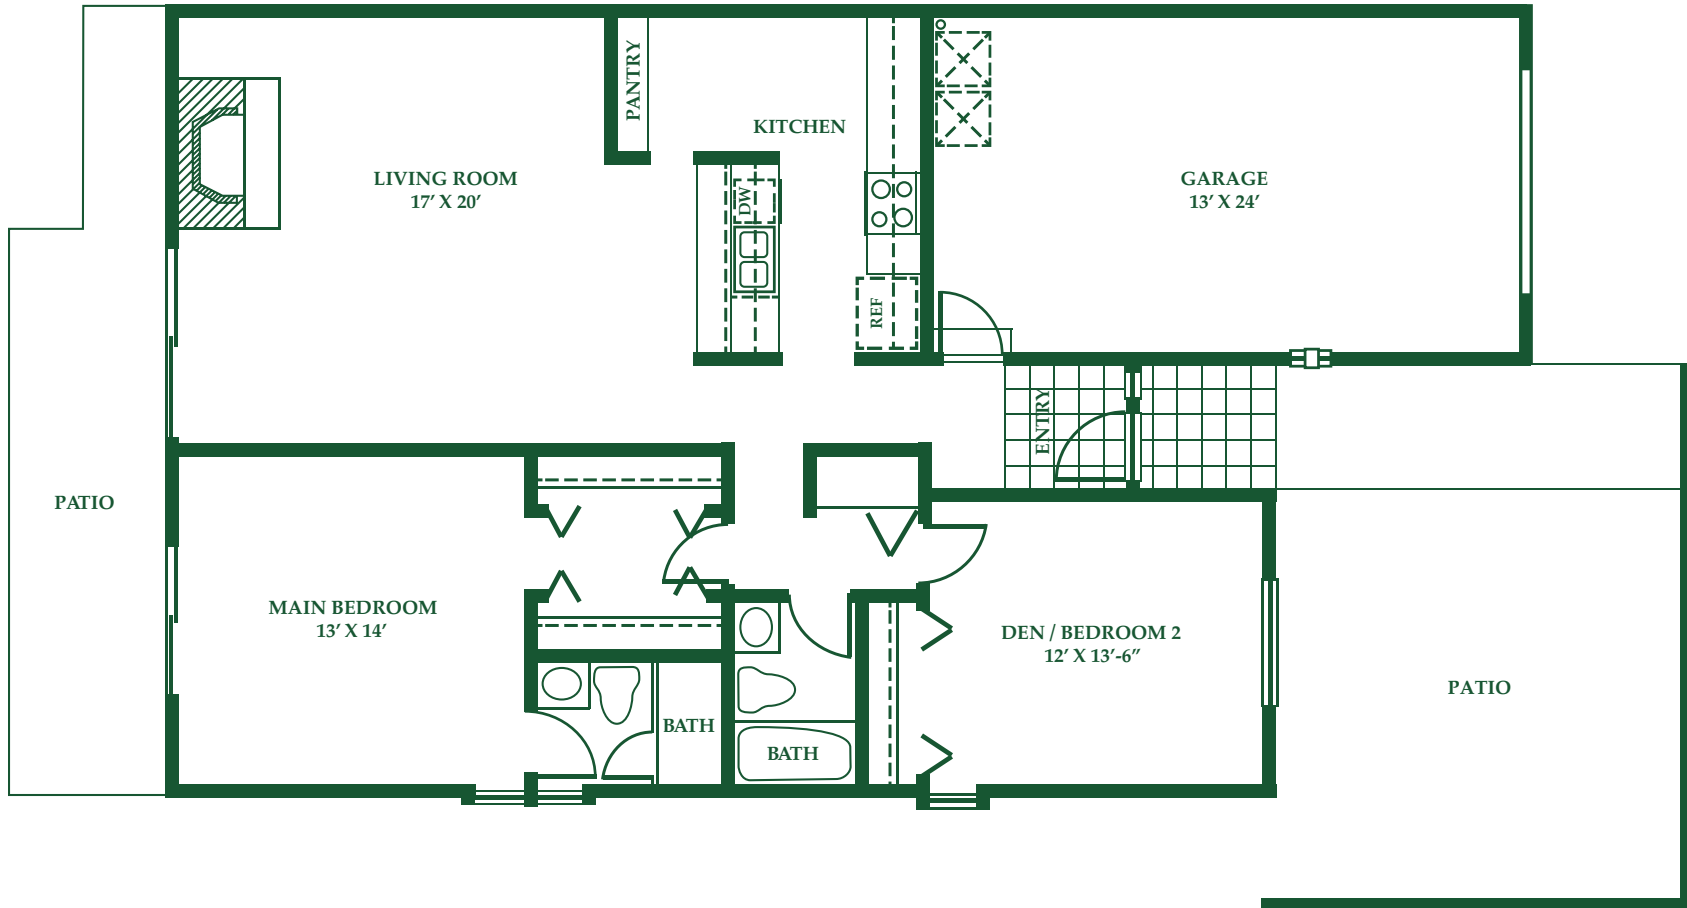

THE MOUNTAIN VIEW

2 bedroom · 2 bath · sunroom · 1,510 sq. ft.

PISGAH VALLEY

A Liberty Senior Living Community

THE SKY VIEW

2 bedroom · 2 bath · den & sunroom · 1,560 sq. ft.

PISGAH VALLEY

A Liberty Senior Living Community

THE HILLSIDE

2 bedroom · 2 bath · patio · 1,210 sq. ft.

PISGAH VALLEY

A Liberty Senior Living Community

THE MEADOW

2 bedroom · 2 bath · den & patio · 1,260 sq. ft.

PISGAH VALLEY

A Liberty Senior Living Community