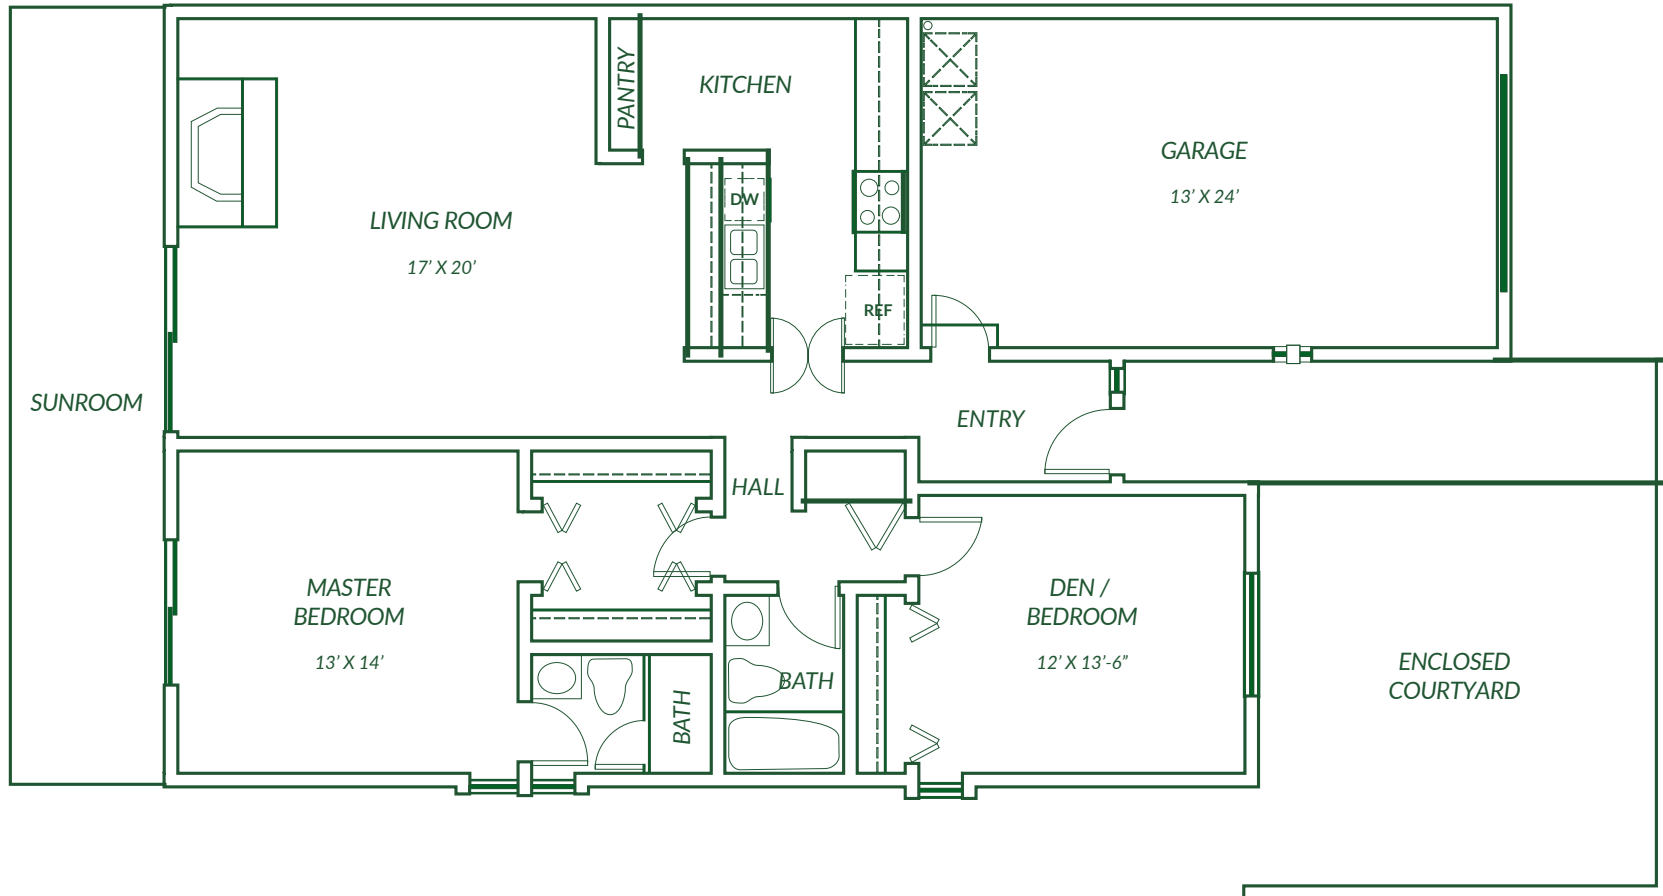

THE HILLSIDE

2 bedrooms · 2 baths · 1210 square feet

PISGAH VALLEY

A Liberty Senior Living Community

THE MEADOW

2 bedroom · 2 baths · 1 den · 1260 square feet

PISGAH VALLEY

A Liberty Senior Living Community

THE MOUNTAIN VIEW

2 bedrooms · 2 baths · 1 sunroom · 1510 square feet

PISGAH VALLEY

A Liberty Senior Living Community

THE SKYVIEW

2 bedrooms · 2 baths · 1 den · 1 sunroom · 1560 square feet

PISGAH VALLEY

A Liberty Senior Living Community