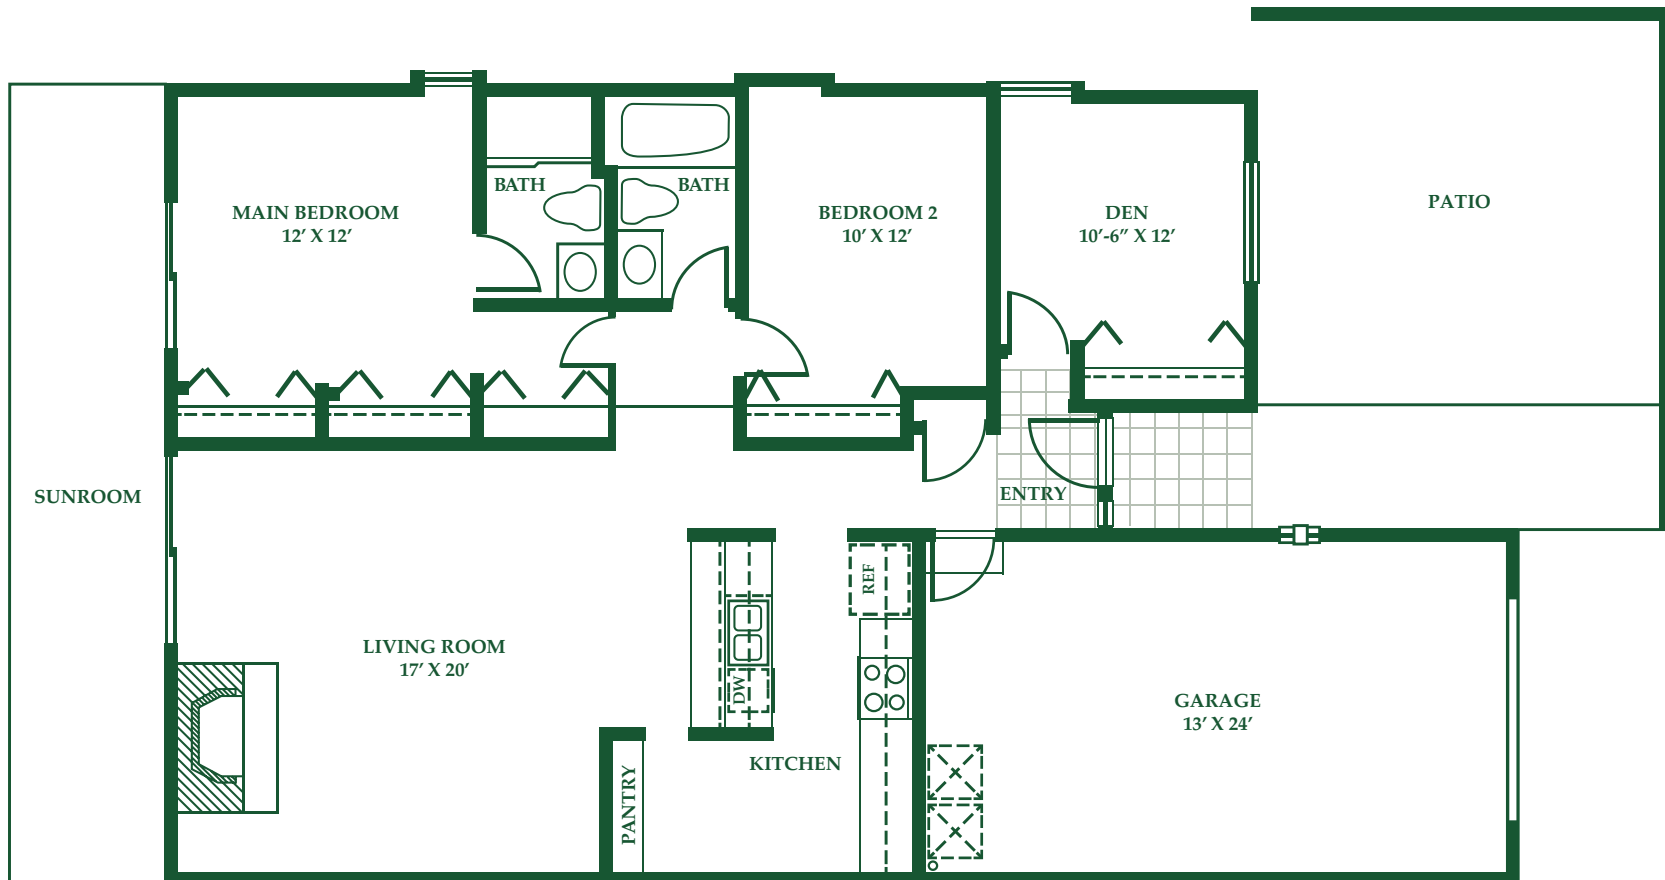

THE MOUNTAIN VIEW

2 bedroom · 2 bath · sunroom · 1,510 sq. ft.

PISGAH VALLEY

A Liberty Senior Living Community

THE SKY VIEW

2 bedroom · 2 bath · den & sunroom · 1,560 sq. ft.

PISGAH VALLEY

A Liberty Senior Living Community

THE HILLSIDE

2 bedroom · 2 bath · patio · 1,210 sq. ft.

PISGAH VALLEY

A Liberty Senior Living Community

THE MEADOW

2 bedroom · 2 bath · den & patio · 1,260 sq. ft.

PISGAH VALLEY

A Liberty Senior Living Community