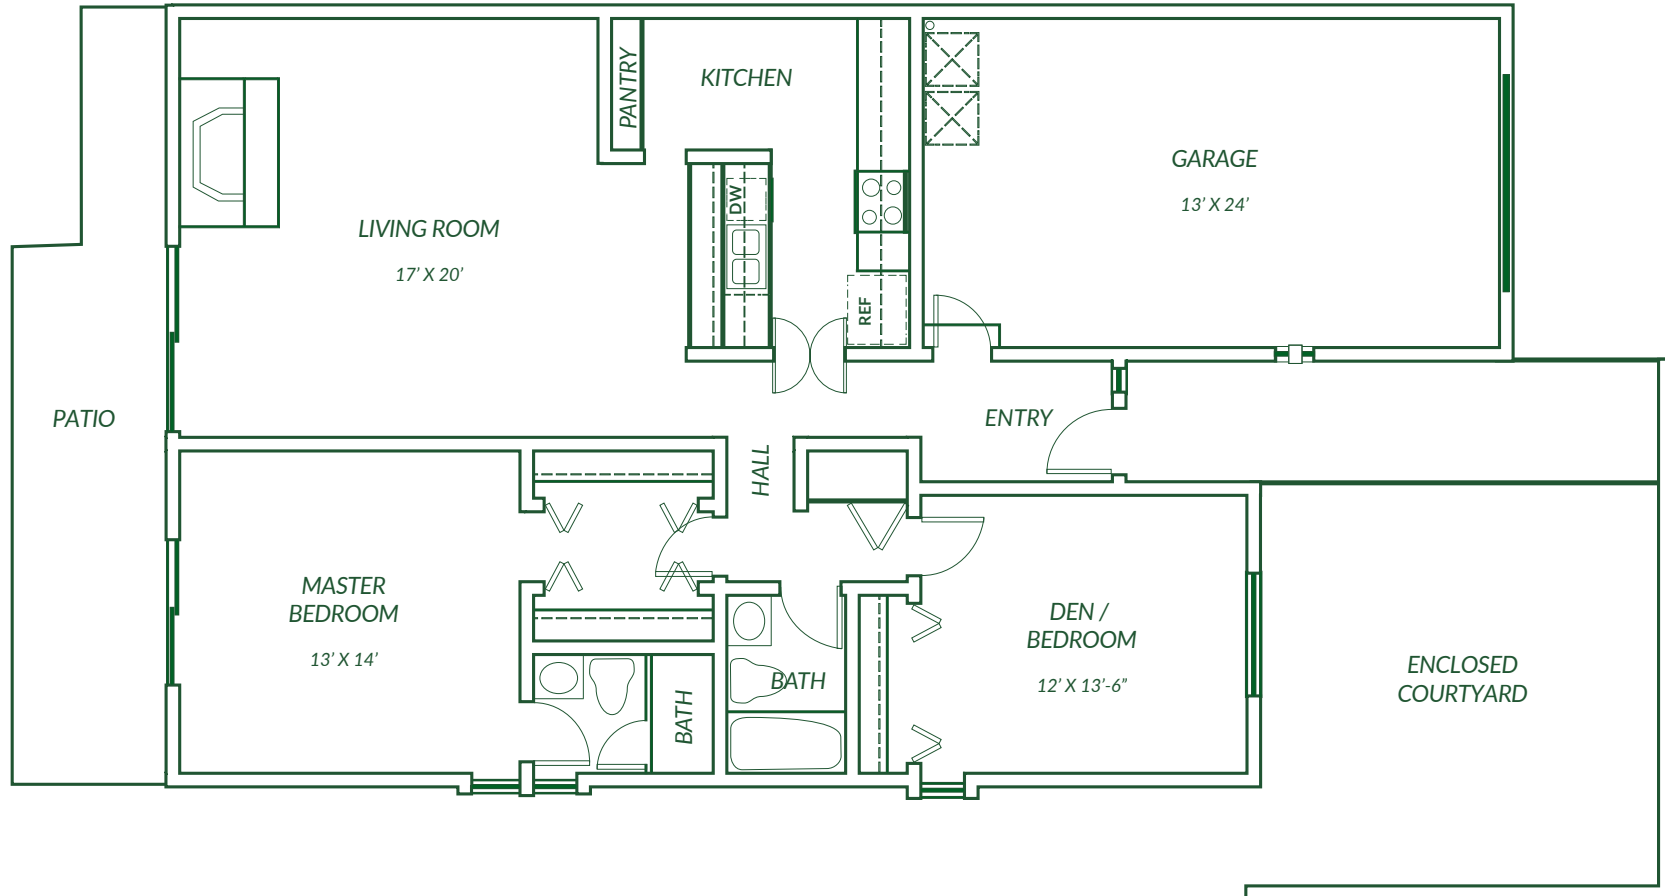

THE HILLSIDE

2 bedrooms · 2 baths · 1210 square feet

PISGAH VALLEY

A Liberty Senior Living Community

THE MEADOW

2 bedroom · 2 baths · 1 den · 1260 square feet

PISGAH VALLEY

A Liberty Senior Living Community

THE MOUNTAIN VIEW

2 bedrooms · 2 baths · 1 sunroom · 1510 square feet

PISGAH VALLEY

A Liberty Senior Living Community

THE SKYVIEW

2 bedrooms · 2 baths · 1 den · 1 sunroom · 1560 square feet

PISGAH VALLEY

A Liberty Senior Living Community