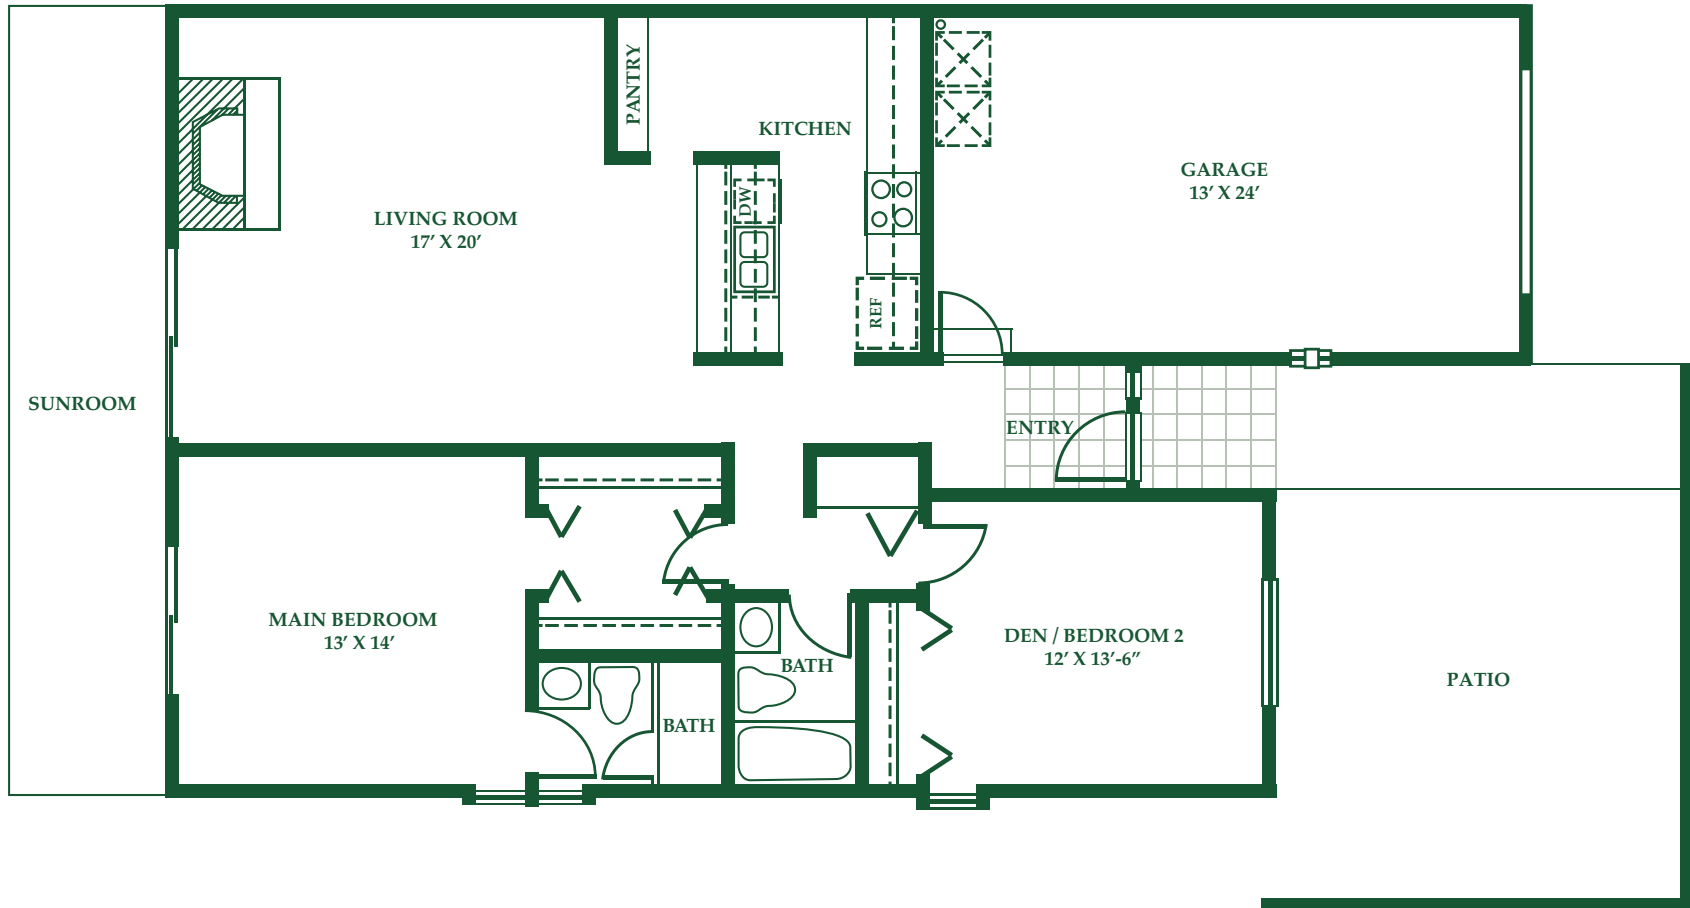

THE MOUNTAIN VIEW

2 bedroom · 2 bath · sunroom · 1,510 sq. ft.

PISGAH VALLEY

A Liberty Senior Living Community

THE SKY VIEW

2 bedroom · 2 bath · den & sunroom · 1,560 sq. ft.

PISGAH VALLEY

A Liberty Senior Living Community

THE HILLSIDE

2 bedroom · 2 bath · patio · 1,210 sq. ft.

PISGAH VALLEY

A Liberty Senior Living Community

THE MEADOW

2 bedroom · 2 bath · den & patio · 1,260 sq. ft.

PISGAH VALLEY

A Liberty Senior Living Community