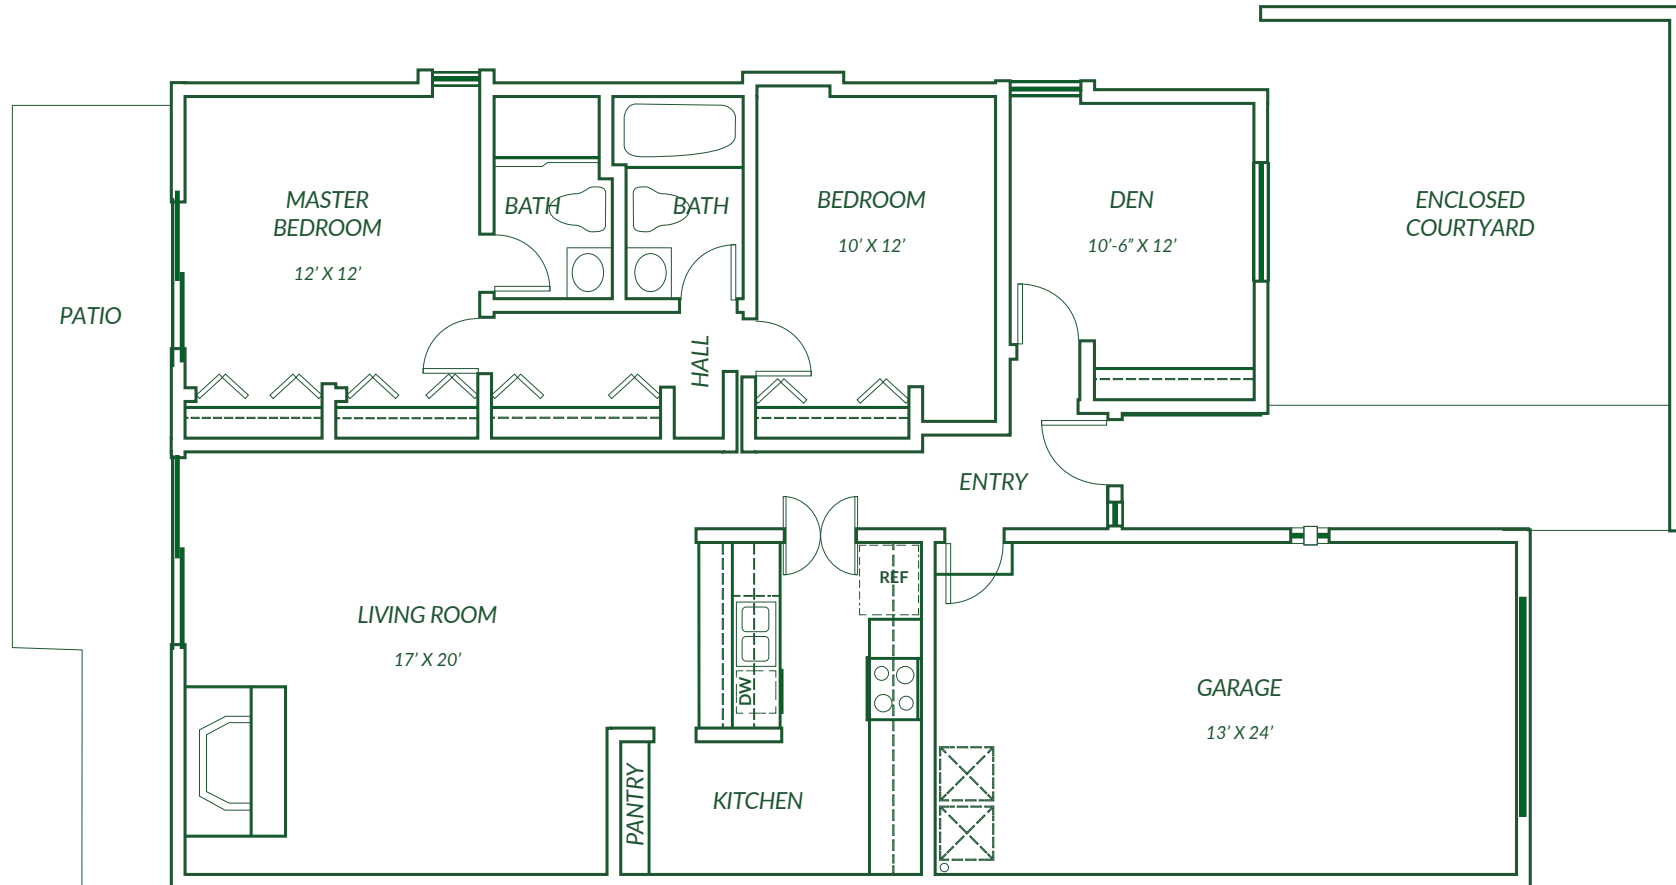

THE HILLSIDE

2 bedrooms · 2 baths · 1210 square feet

PISGAH VALLEY

A Liberty Senior Living Community

THE MEADOW

2 bedroom · 2 baths · 1 den · 1260 square feet

PISGAH VALLEY

A Liberty Senior Living Community

THE MOUNTAIN VIEW

2 bedrooms · 2 baths · 1 sunroom · 1510 square feet

PISGAH VALLEY

A Liberty Senior Living Community

THE SKYVIEW

2 bedrooms · 2 baths · 1 den · 1 sunroom · 1560 square feet

PISGAH VALLEY

A Liberty Senior Living Community